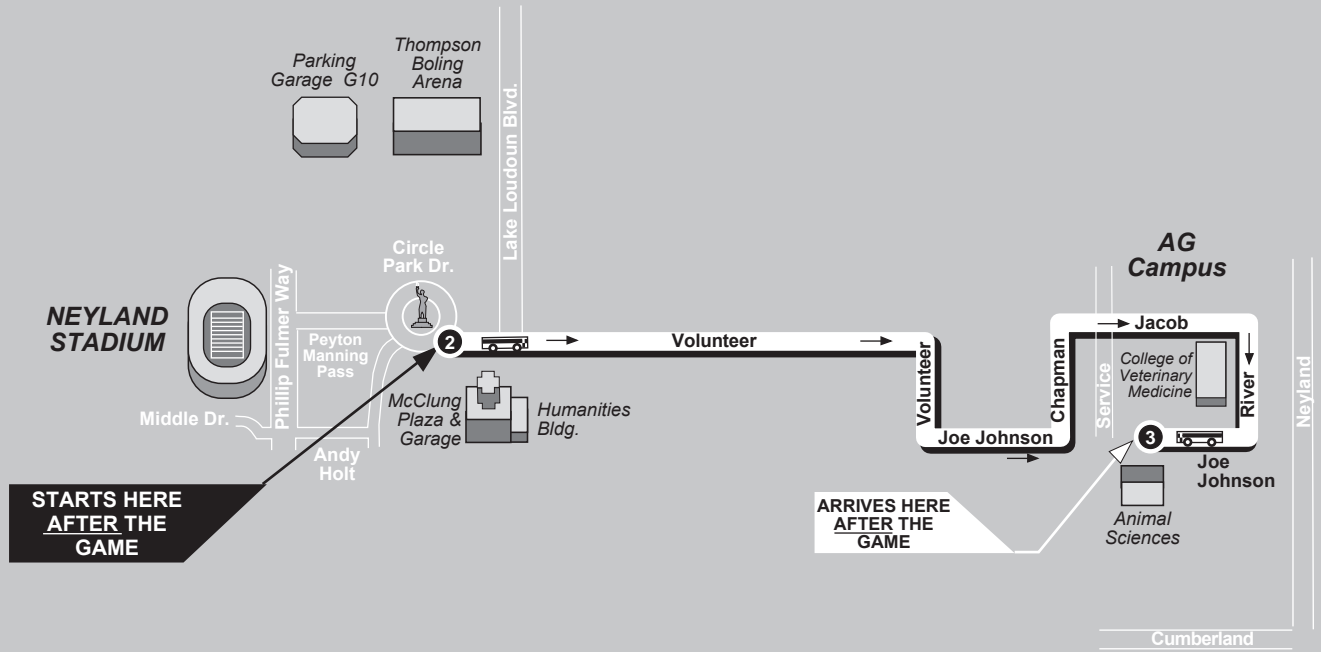

NO FARE IS CHARGED FOR THIS ROUTE.

WWW.KATBUS.COM

Effective Date: 8-31-09
Fecha en que toma efecto

▶ Going AWAY FROM Neyland Stadium ▶

North

Due to construction, routes are subject to temporary detours.

♿ = All shuttle buses are wheelchair accessible.

2

BUS STARTS
Circle Park Dr./
Neyland Stadium

3

BUS ARRIVES
Joe Johnson Dr./
Ag Campus

• INSTRUCTIONS •

AWAY FROM GAME:

Catch buses on Volunteer Boulevard across from the Circle Park Drive entrance AFTER the game. Buses start departing from the game at the beginning of the fourth quarter and continue until approximately 1/2 hour after end of game. Check the destination sign on the top front and side of the bus to be sure it reads "51B: Ag Campus."

• NOTE: Streets NOT traveled on are shown on both maps as double white lines. These are shown for your reference only.

Want more help? Call KAT at (865) 637-3000
www.katbus.com