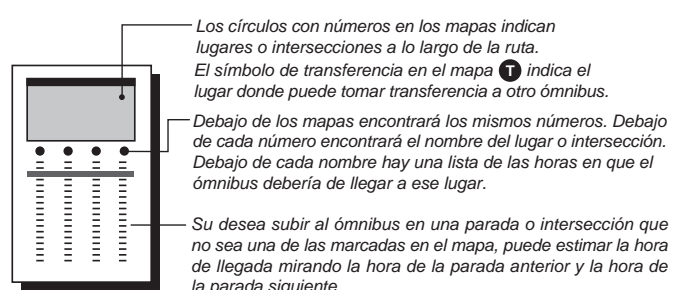

INSTRUCCIONES:

1) Puede Subirse al ómnibus en cualquier marcador de parada o intersección de calles en esta ruta.
2) El chofer lo verá mejor si usted le hace señas con la mano.
3) **Asegúrese de estar en la parada de ómnibus de 2 a 3 minutos más temprano de la**