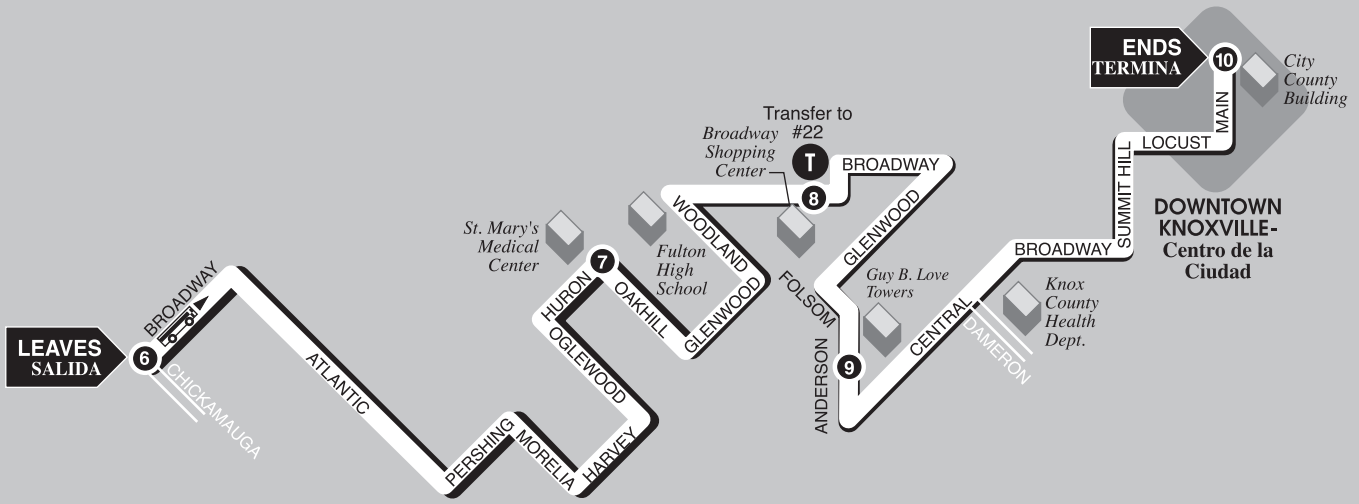

▶ **Going TOWARD Downtown** ▶
Para el Centro de la Ciudad

T = Transfer Point
 = All KAT Buses are wheelchair accessible and equipped with bike racks.

- 6**
Broadway at Chickamauga
- 7**
St. Mary's Medical Center
- 8**
Broadway Shopping Center
- 9**
Guy B. Love Towers
- 10**
Main Street-City County Building
- Bus Goes on To Serve**
Ómnibus Continúa Para Servir